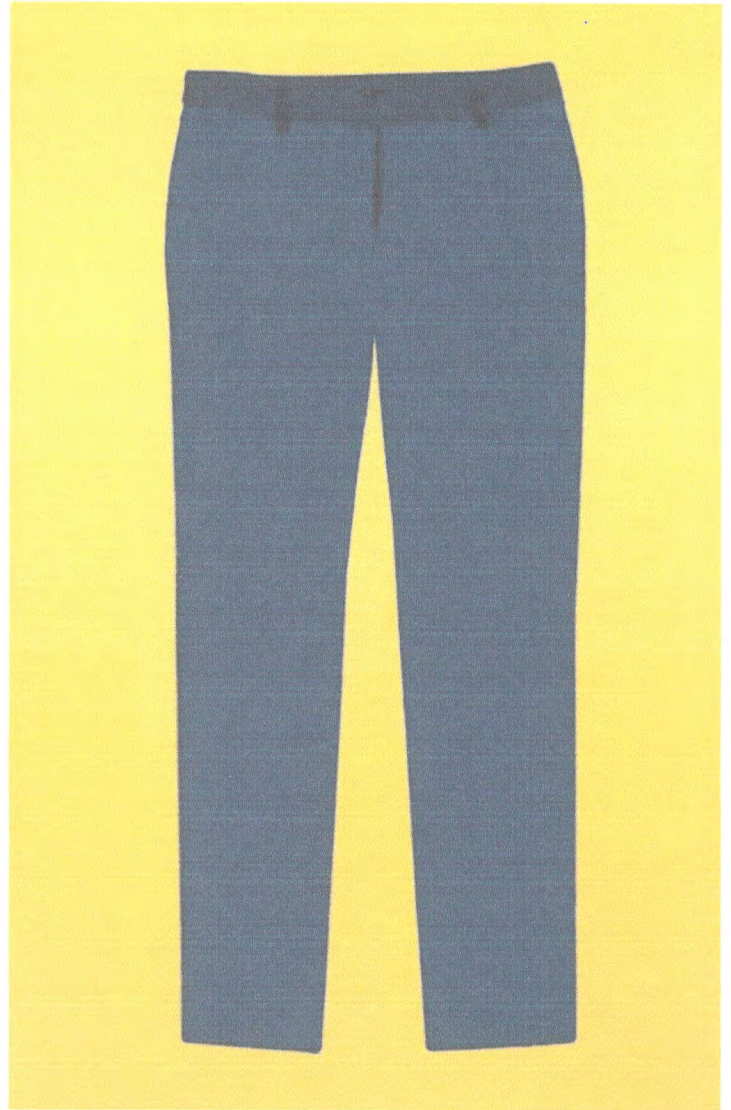

For FEMALE

Cloth Color: CREAM

Cloth Color: MIDNIGHT/NAVY BLUE

Prepared by:

  
Johnny D. Redondo  
EPS-1

Approved by:

CHERRY MAE L. LIMBACO, Ph.D., CESO V  
Schools Division Superintendent

For MALE

Cloth Color: CREAM

Cloth Color: MIDNIGHT/NAVY BLUE

Prepared by:

  
Johnny D. Redondo  
EPS-1

Approved by:

CHERRY MAE L. LIMBACO, Ph.D., CESO V  
Schools Division Superintendent