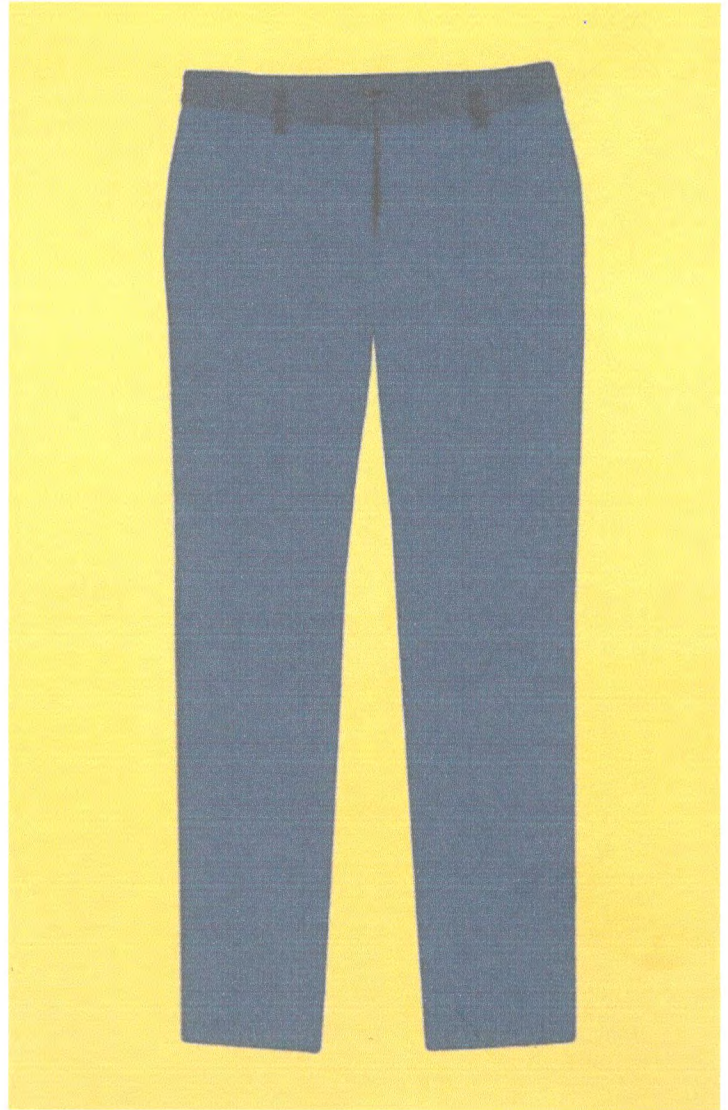

For FEMALE

Cloth Color: CREAM

Cloth Color: MIDNIGHT/NAVY BLUE

Prepared by:

  
Johnny D. Redondo  
EPS-1

Approved by:

CHERRY MAE L. LIMBACO, Ph.D., CESO V  
Schools Division Superintendent

For MALE

Cloth Color: CREAM

Cloth Color: MIDNIGHT/NAVY BLUE

Prepared by:

  
Johnny D. Redondo  
EPS-1

Approved by:

CHERRY MAE L. LIMBACO, Ph.D., CESO V  
Schools Division Superintendent