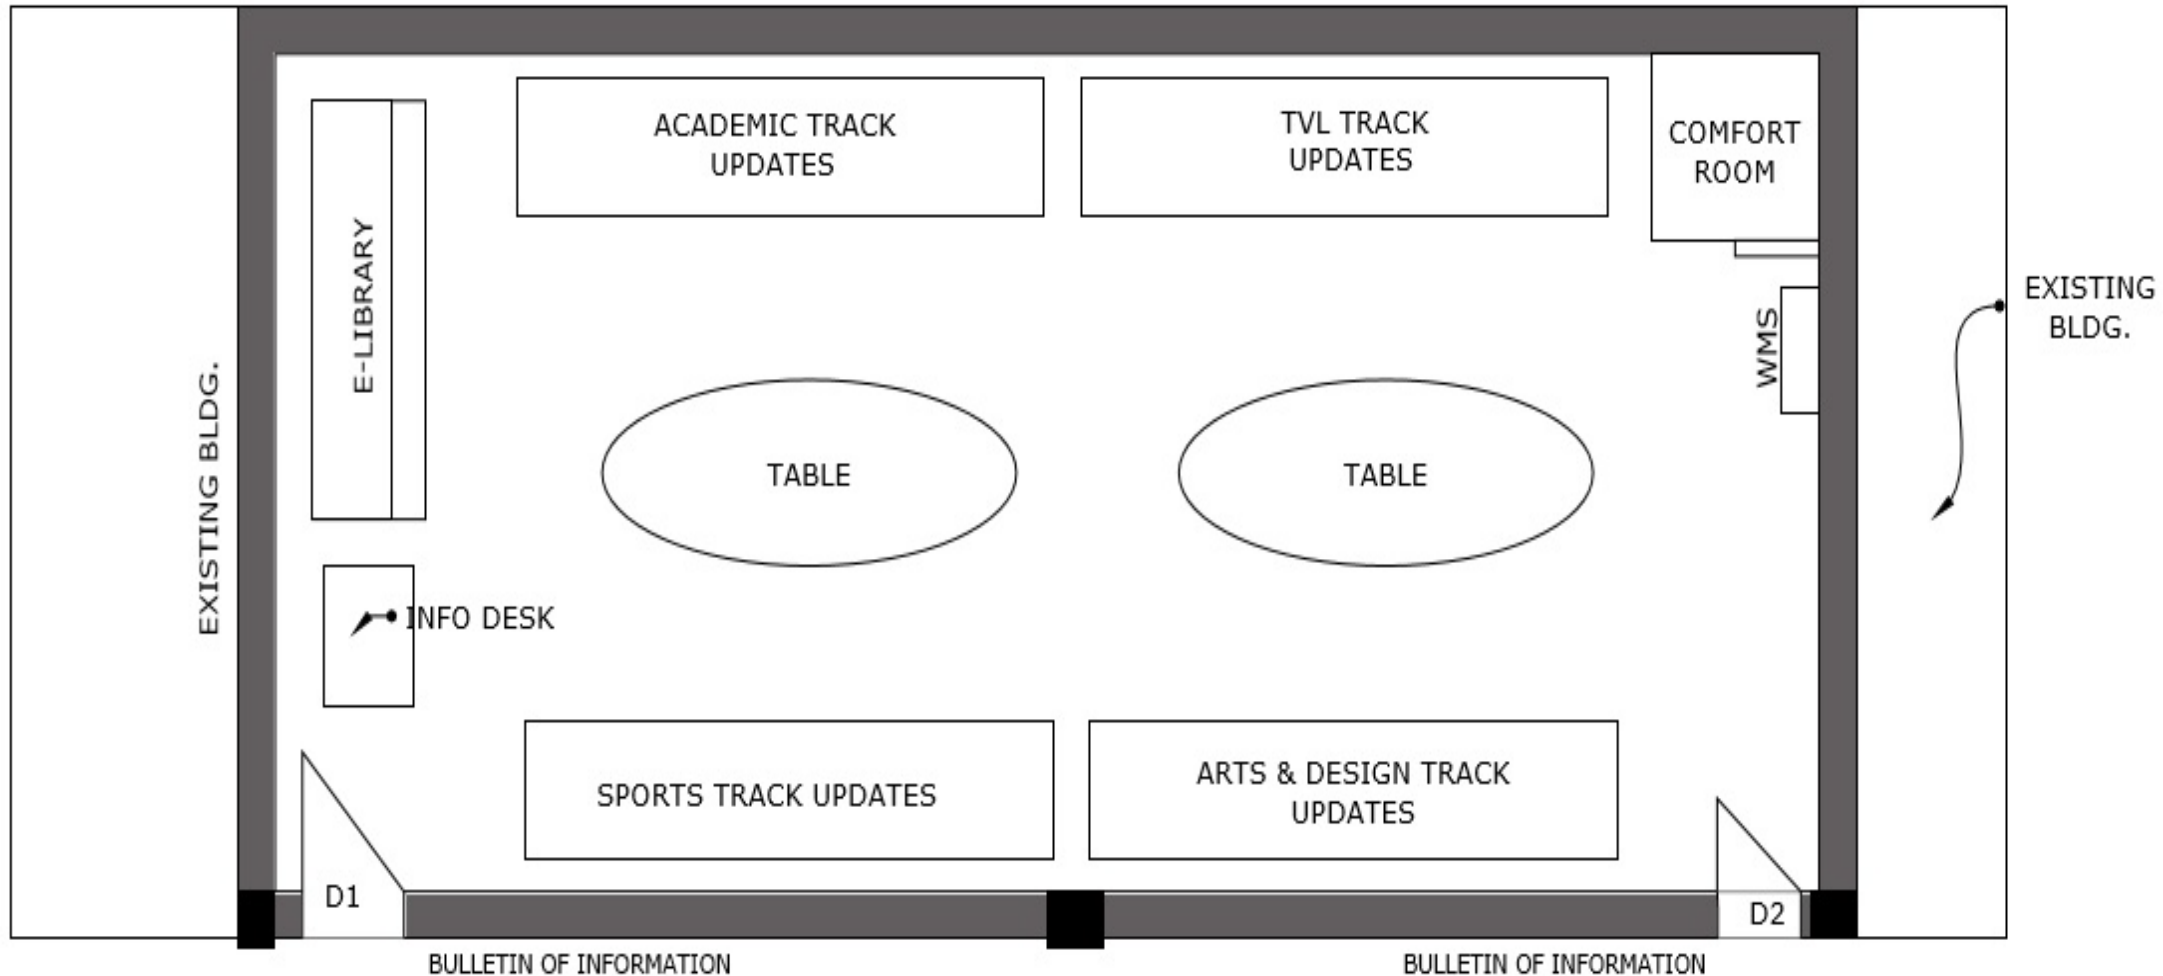

SHS TRABAHO CENTER

PLAN

Conceptualized by:

MARIFE D. BALABA
SEPS- HRD

Designed by:

VIRILIO I. DIAZ, Jr
School Head

Approved:

CHERRY MAE L. LIMBACO, PhD., CESO V
Schools Division Superintendent

FRONT VIEW

PERSPECTIVE

TRABAHO CENTER